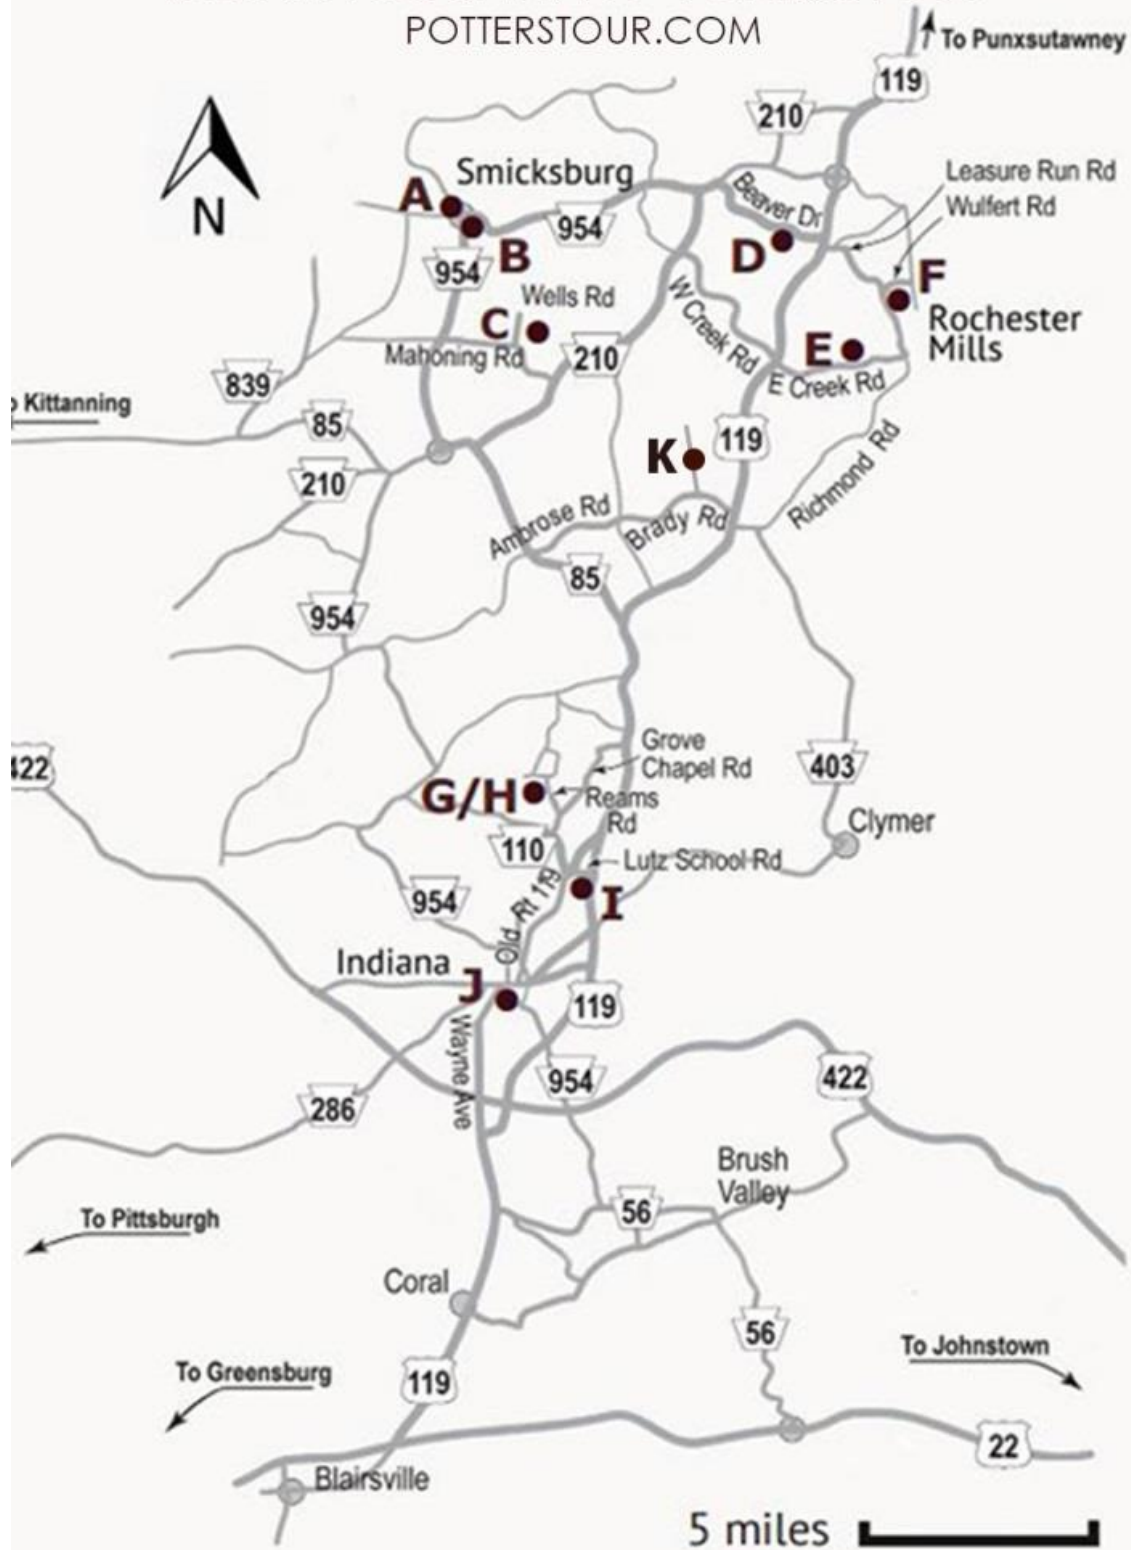

INDIANA COUNTY, PA - POTTERS TOUR

POTTERSTOUR.COM

A - SMICKSBURG POTTERY:

105 KITTANNING ST., SMICKSBURG, PA, 814-257-9879

B - LITTLE MAHONING CREEK POTTERY:

87 CLARION ST., SMICKSBURG, PA, 814-257-8960

C - HEDMAN POTTERY: